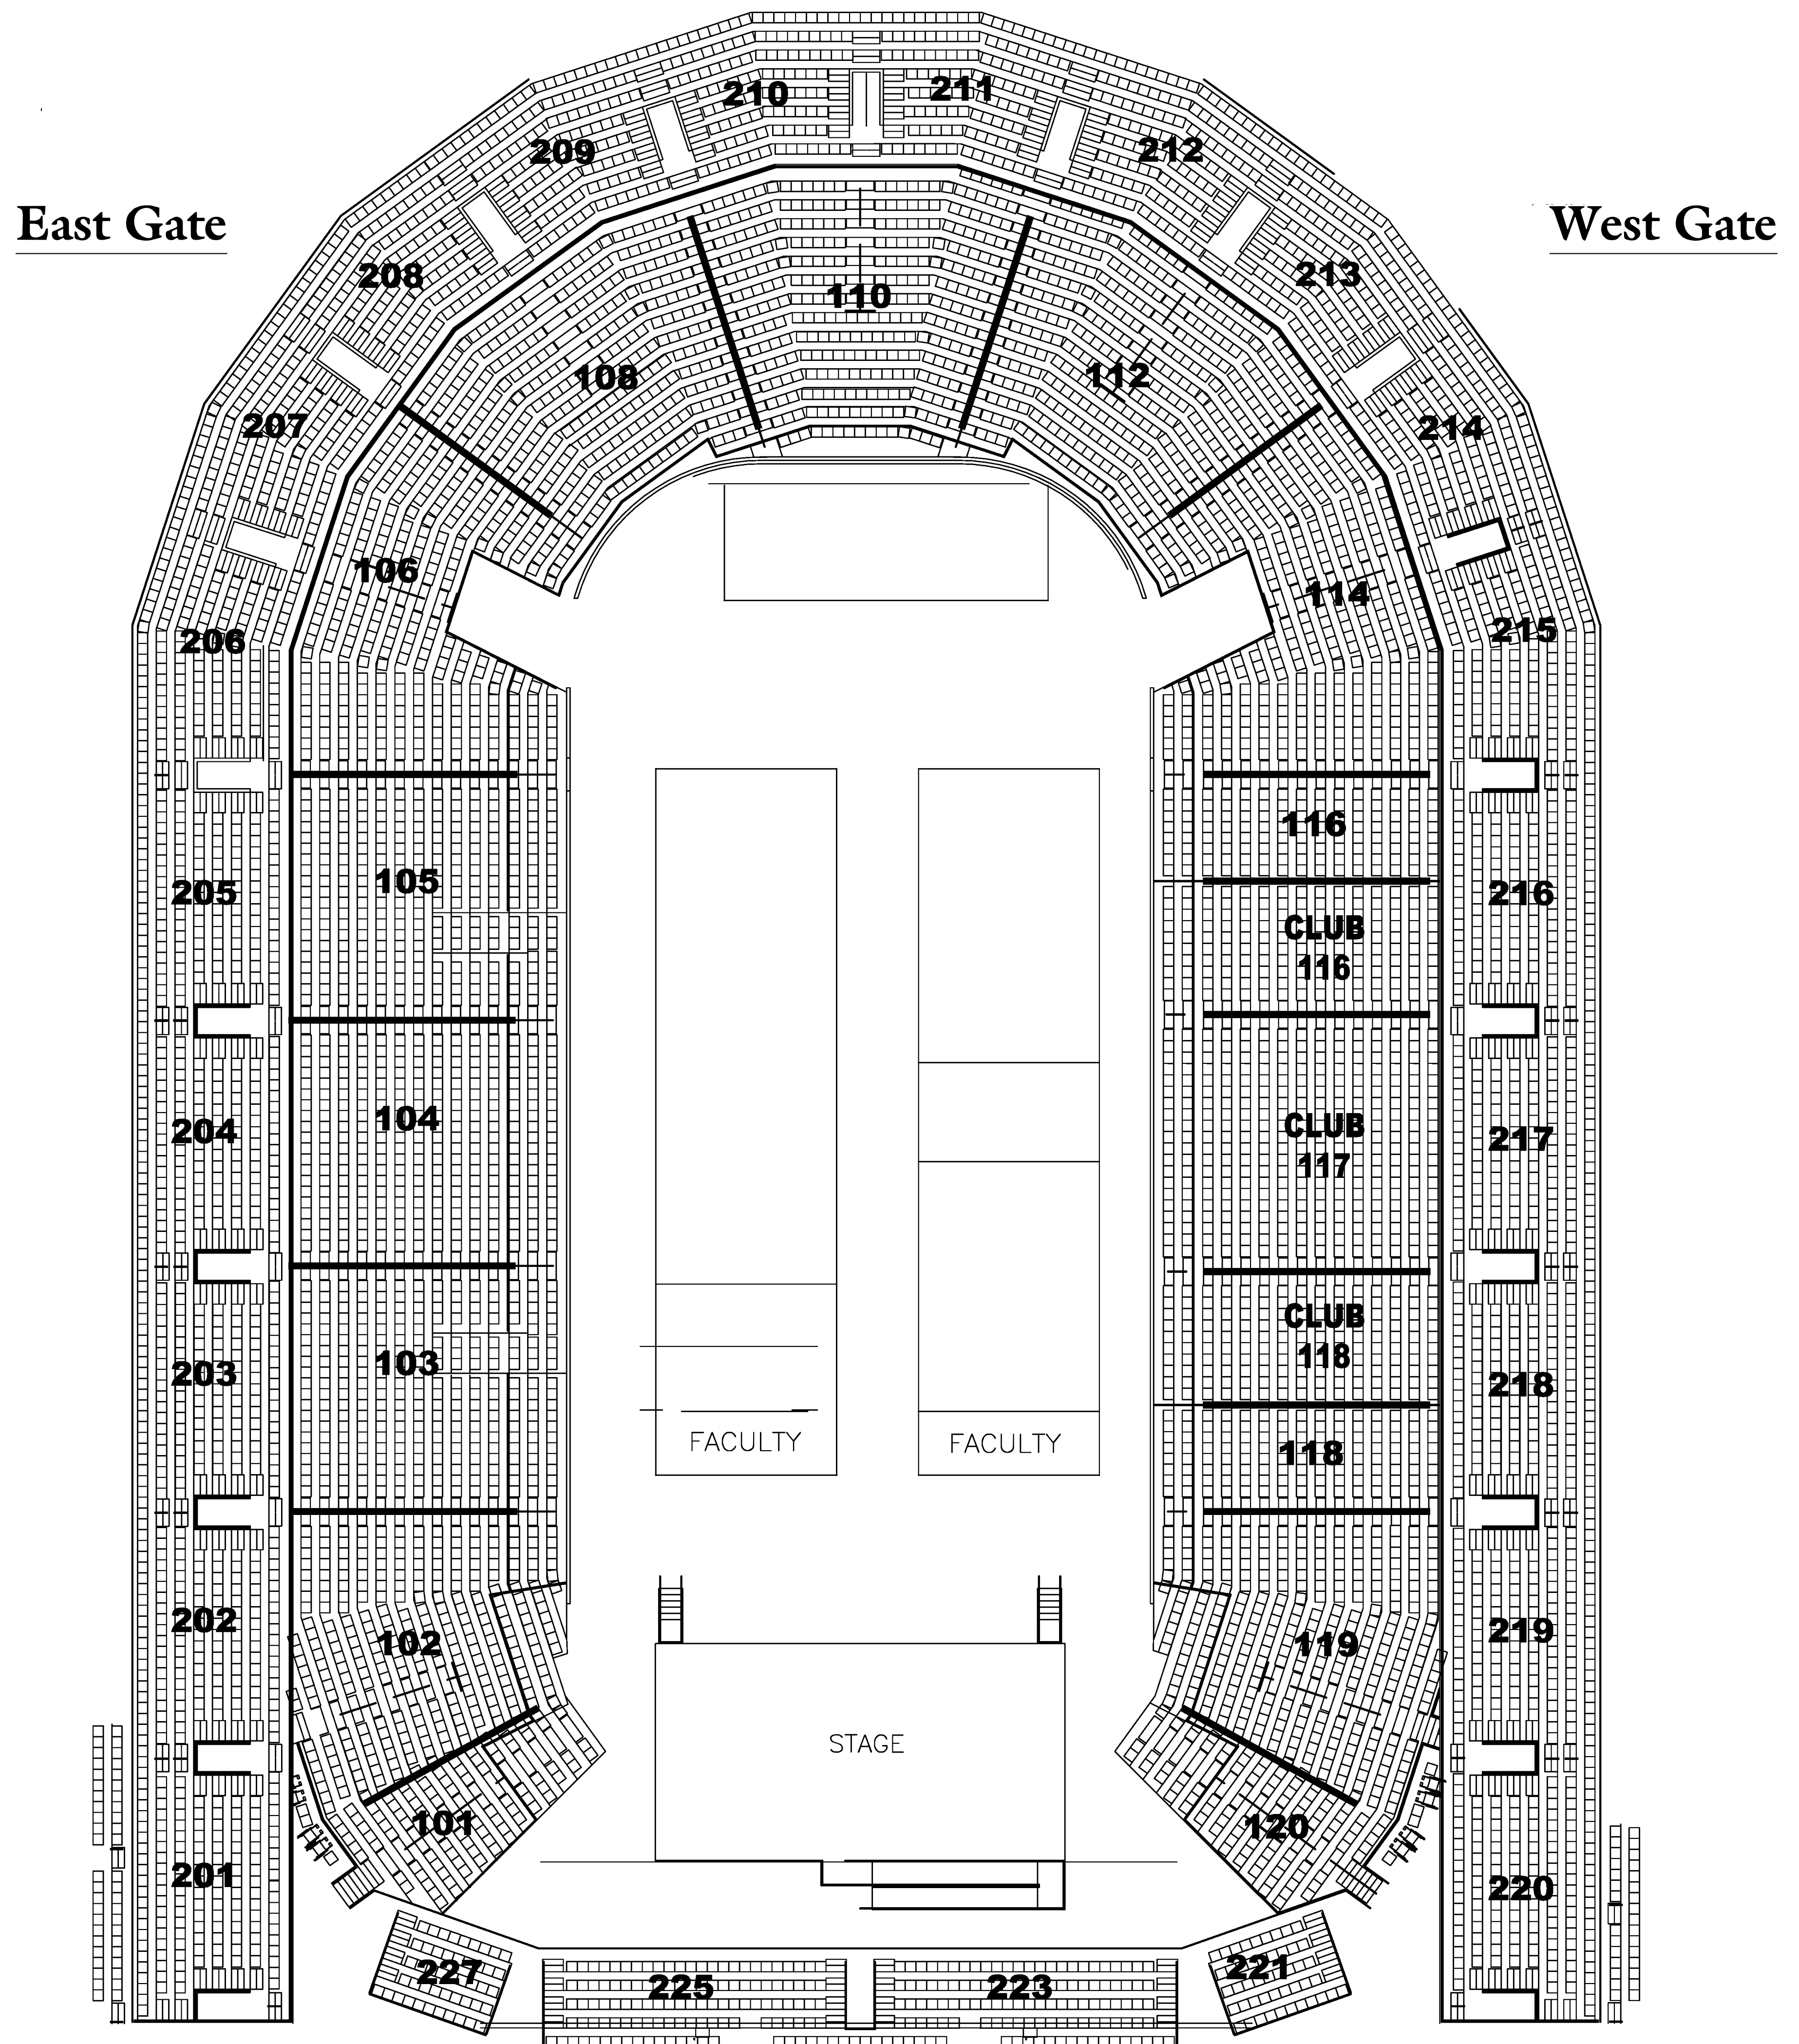

Lackawanna College Commencement 2026 Arena Seating Map

Families and guests will use the arena's East Gate. Graduates will use the Arena's West Gate and are asked to be in line at 1 p.m.
(Not to scale)